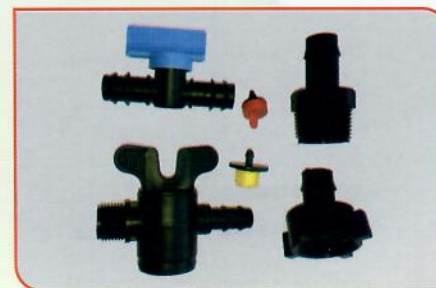

Float Valve Brass and PVC

Reducing Flexible Coupler with Clamp
11/2" x 11" - 2" x 11/4" - 2" x 11/2" - 3" x 2" - 3" x 21/2"
4" x 2" - 4" x 21/2" - 4" x 3" - 6" x 4" - 8" x 6"

Flexible Coupler with Clamp
11/4" - 11/2" - 2" - 21/2" - 3" - 4" - 6" - 8"

Threaded Junction Saddle

Tank Connector PVC

Rubber Basket, Bolt, Nut & Washer

HDPE Irrigation Fittings

HDPE Irrigation Fittings

HDPE Fittings