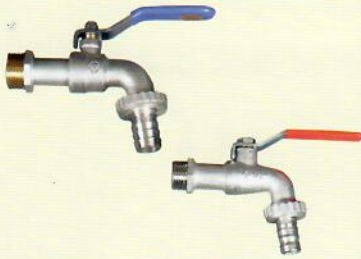

Sink Mixer Tap Long Neck Gear Type

Wash Basin Single Hole Mixer Knob Type

Wall Type Cold Tap U Spout

Wall Type Sink Mixer Knob Handle

Hand Shower Set Head, Flexible Hose and Holder

Toilet Hand Sprayer with Flexible Hose (Shattaf)

Shower Bar Set

Toilet Nozzle Sprayer

PLUMBING ITEMS

Shower Flexible Hose

Shower Head

Long Body Tap

Garden Tap (Hose Bib)
1/2" - 3/4" - 1"

Ball Valve Brass
1/2" - 3/4" - 1" - 1 1/4"
1 1/2" - 2" - 2 1/2" - 3" - 4"

Angle Valve
1/2" x 1/2" - 3/4" x 3/4" - 1/2" x 3/8"

Two Way Angle Valve 1/2"

Urinal Flush Valve

Cooler Tap Long & Short

Flexible Hose
1/2" x 30cm - 1/2" x 45cm - 1/2" x 60cm
1/2" x 90cm - 1/2" x 120cm - 1/2" x 150cm
1/2" x 2mtr - 3/4" x 60cm

Water Coupler Brass / PVC
1 1/4" - 1 1/2"

WC Flush Fittings

Ventilating Fan
(Round and Square Type)
4" - 6" - 8"

Motor Pump and Connector

Hanging Clamp with Rubber Galvanized
1/2" - 3/4" - 1" - 1 1/4" - 1 1/2" - 2"
2 1/2" - 3" - 4" - 6"