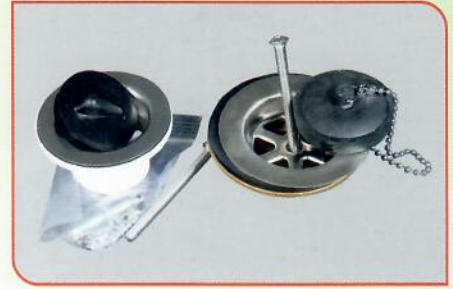

Shower Bar Set

Toilet Nozzle Sprayer

PLUMBING ITEMS

Shower Flexible Hose

Shower Head

Long Body Tap

Garden Tap (Hose Bib)
1/2" - 3/4" - 1"

Ball Valve Brass
1/2" - 3/4" - 1" - 1 1/4"
1 1/2" - 2" - 2 1/2" - 3" - 4"

Angle Valve
1/2" x 1/2" - 3/4" x 3/4" - 1/2" x 3/8"

Two Way Angle Valve 1/2"

Urinal Flush Valve

Cooler Tap Long & Short

Flexible Hose
1/2" x 30cm - 1/2" x 45cm - 1/2" x 60cm
1/2" x 90cm - 1/2" x 120cm - 1/2" x 150cm
1/2" x 2mtr - 3/4" x 60cm

Water Filter with Candle Ceramic Type
For Drinking Water

Water Filter - Single Stage

Water Filter - Double Stage

Water Filter - 3 Stage

Industrial Filter - 3 Candle

PLUMBING ITEMS

Water Filter Candle

Bottle Trap PVC
1 1/4" - 1 1/2"

Water Coupler Brass / PVC
1 1/4" - 1 1/2"

WC Flush Fittings

Ventilating Fan
(Round and Square Type)
4" - 6" - 8"

Motor Pump and Connector

Hanging Clamp with Rubber Galvanized
1/2" - 3/4" - 1" - 1 1/4" - 1 1/2" - 2"
2 1/2" - 3" - 4" - 6"