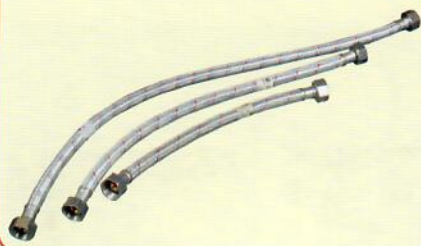

Shower Bar Set

Toilet Nozzle Sprayer

PLUMBING ITEMS

Shower Flexible Hose

Shower Head

Long Body Tap

Garden Tap (Hose Bib)
1/2" - 3/4" - 1"

Ball Valve Brass
1/2" - 3/4" - 1" - 1 1/4"
1 1/2" - 2" - 2 1/2" - 3" - 4"

Angle Valve
1/2" x 1/2" - 3/4" x 3/4" - 1/2" x 3/8"

Two Way Angle Valve 1/2"

Urinal Flush Valve

Cooler Tap Long & Short

Flexible Hose
1/2" x 30cm - 1/2" x 45cm - 1/2" x 60cm
1/2" x 90cm - 1/2" x 120cm - 1/2" x 150cm
1/2" x 2mtr - 3/4" x 60cm

Water Coupler Brass / PVC
1 1/4" - 1 1/2"

WC Flush Fittings

Ventilating Fan
(Round and Square Type)
4" - 6" - 8"

Motor Pump and Connector

Hanging Clamp with Rubber Galvanized
1/2" - 3/4" - 1" - 1 1/4" - 1 1/2" - 2"
2 1/2" - 3" - 4" - 6"